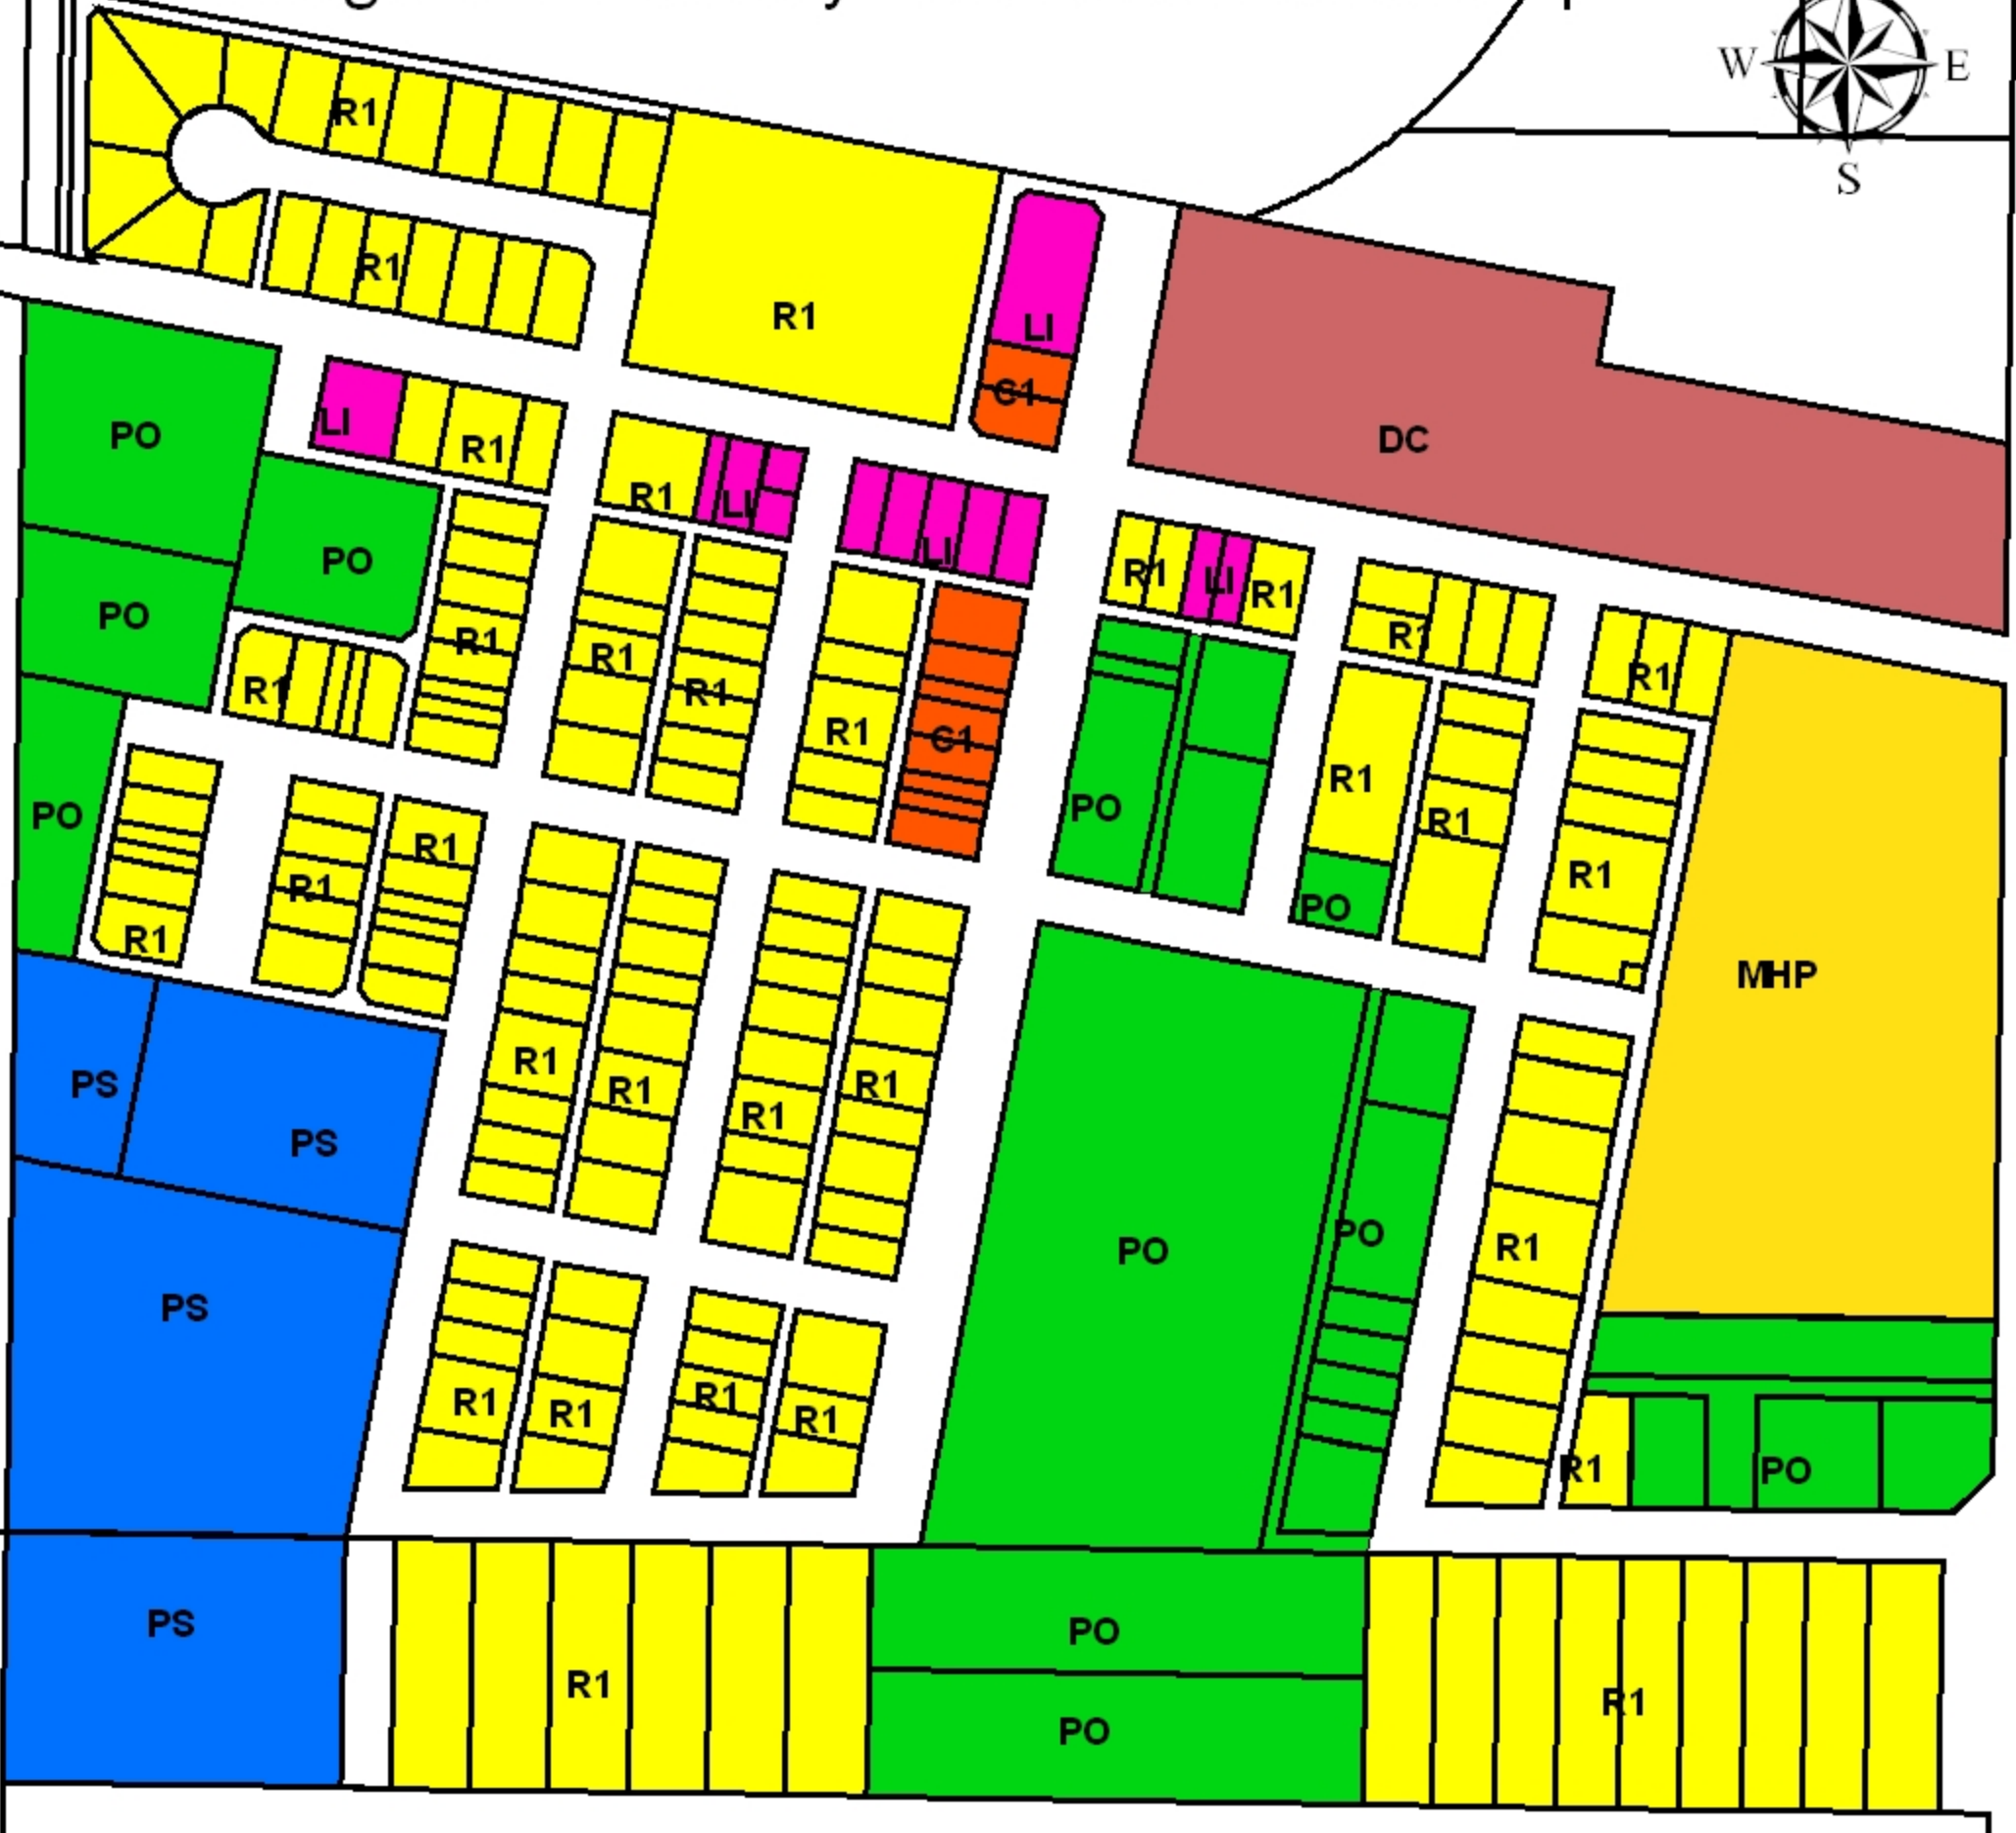

# Village of Rosemary Land Use District Map

**CITY OF BROOKS**  
Planning Services

## Legend

- Manufactured Home Park (MHP)
- Public and Open Space (PO)
- Direct Control (DC)
- Residential (R1)
- Commercial (C1)
- Public Service (PS)
- Light Industrial (LI)

**VILLAGE OF ROSEMARY  
LAND USE BYLAW 404-08**

Scale 1: 3000

Date: May 26, 2009

Printing Date: May 26, 2009